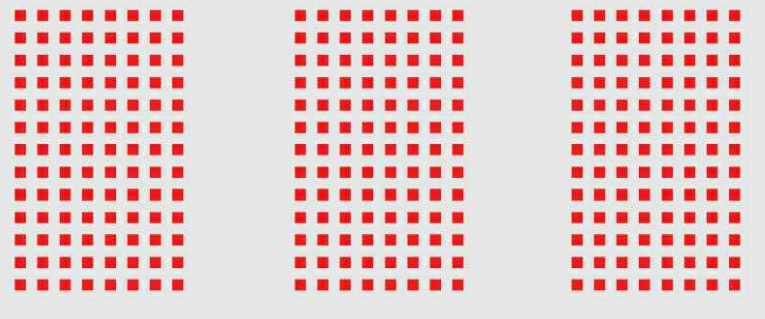

Conference Zone

Developed by: **FGV** EUROPE PROJOTOS & Partners

AGRIFOODS

SWEETS & SNACKS

CAMTA (3-500)

PRISMA BRAZIL (3-450)

ABRASEL (4-500)

GATES (1-475)

AMAZON (1-460)

COPEVALE (1-450)

STRAUSS (2-495)

FERPALL (2-475)

CISBRA (2-455)

ALIMENTOS (2-500)

M.DIAS BRANCO (3-495)

KARAVEL (3-455)

US DRY BEAN (2-450)

ORGANIC

DRINKS & HOT BEVERAGES

KASULO (2-400)

PROSOL COFFEE (2-350)

SEBRAE PR (1-403)

ANITAUS ALIMENTOS (1-401)

COOPERATIVA AGROINDUSTRIAL WITMARSUM (2-359)

NUTRY SABOR (2-357)

SALUMERIA ROMANI (2-355)

CHÁ E ARTE (2-353)

CERVEJA FORTUNA (2-351)

ANITAUS ALIMENTOS (1-398)

OLERCULTORES E FRUTICULTORES DE CARLOS POLIS (1-396)

LACOZI ALIMENTOS LTDA (1-394)

ASSOCIAÇÃO DOS AMIGOS DA ERVA MATE DE SÃO MATEUS (1-392)

MANIACS BREWING CO. (1-392)

ANITAUS ALIMENTOS (1-403)

SEBRAE PR (1-401)

CERVEJARIA PROVIDENCIA (1-397)

CHINA PAVILION

FOOD SERVICE

GRUPO DALLAS (5-370)

REGALO (5-350)

AUDITÓRIO DE MARCHI (6-400)

MAIFOOD (7-400)

MULTIGRILL (7-380)

QUATRELATI (7-360)

SONYA FOODS (7-300)

TOP TASTE (7-350)

GRANI AMICI (7-290)

RUPAREL FOODS (7-280)

RSVD (7-210)

PILECCO NOBRE (7-200)

ABIARROZ (7-180)

CORADINI (7-170)

URBANO (7-160)

PULAU SAMBU (7-150)

IMPREG (7-100)

VISIMEX (7-90)

TOSTADEROS (7-80)

MAKAINAN (7-30)

LINACO (7-10)

BARES SP

JBS SEARA FRIBOI (2-300)

SENAI FIESP (3-250)

COOXUPÉ (4-300)

HERBS EGYPT (4-280)

SANTA MASSA (5-285)

ZUMMO (4-250)

GRAN CORTE (2-295)

IGUATEMI (2-275)

BELLO (2-255)

ECONUT (1-415)

MORINGA DA PAZ (1-405)

NOVAMEX (1-395)

FOOD SERVICE

JTI (6-300)

RICAELI (6-250)

QUEEN NUT MACADÁMIA (5-300)

LATINEY (5-260)

KIKKOMAN (6-295)

FOOD SERVICE NEWS (6-265)

PRODUTOS CHURRUCA (5-250)

CAFÉ OURO DE KAFFA (6-255)

QUINGDAO HAIWANG (4-400)

QUINGDAO EXCELLENT (4-390)

QUINGDAO KINHO (4-360)

QUINGDAO SUN-GROWING (5-355)

XIAMEN AMOYTOP (5-395)

XIAMEN TENGHAC (5-385)

QIDONG JINHE (5-365)

SICHUAN PROVINCE (4-370)

QUINGDAO SUN-GROWING (5-355)

FUJIAN PROVINCE (4-365)

FUJIAN HUANONG (4-355)

ZHANGZOU YUFENG (3-400)

ZHANGZOU GANGCHANG (4-395)

JIANGXI SHANGXI (3-370)

MAMA FOODS (3-370)

FUJIAN PROVINCE (4-365)

QUINGDAO KINHO (4-360)

FUJIAN HUANONG (4-355)

QUINGDAO SUN-GROWING (5-355)

QUINGDAO KINHO (4-360)

QUINGDAO SUN-GROWING (5-355)

MEAT

BRF (1-200)

SESC/SENAC (2-200)

FRIGON (2-150)

FRIGONEWS (3-185)

GOLDEN IMEX (3-165)

CRAEMER (2-170)

O PRIMO TRANSPORTE (2-160)

FRACARO (3-180)

LEVONI (3-160)

P. GAROFALO (4-145)

AGROMONTE (4-155)

HUNAN NUTRAHEALTHY TEA INDUSTRY (3-375)

HUNAN TEA INDUSTRY (3-375)

ITALIAN PAVILION

LOUNGE MSC (3-200)

PERU PAVILION (5-150)

OLIVELLAS (4-150)

MANJUN FOODS (4-200)

NATURAL CHOICE (5-195)

OSONDOSON (4-190)

ONELINESUN (5-185)

HWADONG (4-170)

GOBBANEE (5-175)

WUOMTREE (4-170)

HOTEL NEWS (5-165)

HUNAN XIANFENG TEA IND. (5-155)

PHYTONATUS (7-195)

CROSS MARKETS (5-200)

PHYTONATUS (7-195)

KENJO FOODS (5-170)

SICOLA (6-185)

QINGDAO HIFOODS (5-160)

SABOR DAS INDIAS (6-175)

PRAN-RFL GROUP (6-200)

BR SPICES (6-190)

SOORO (6-150)